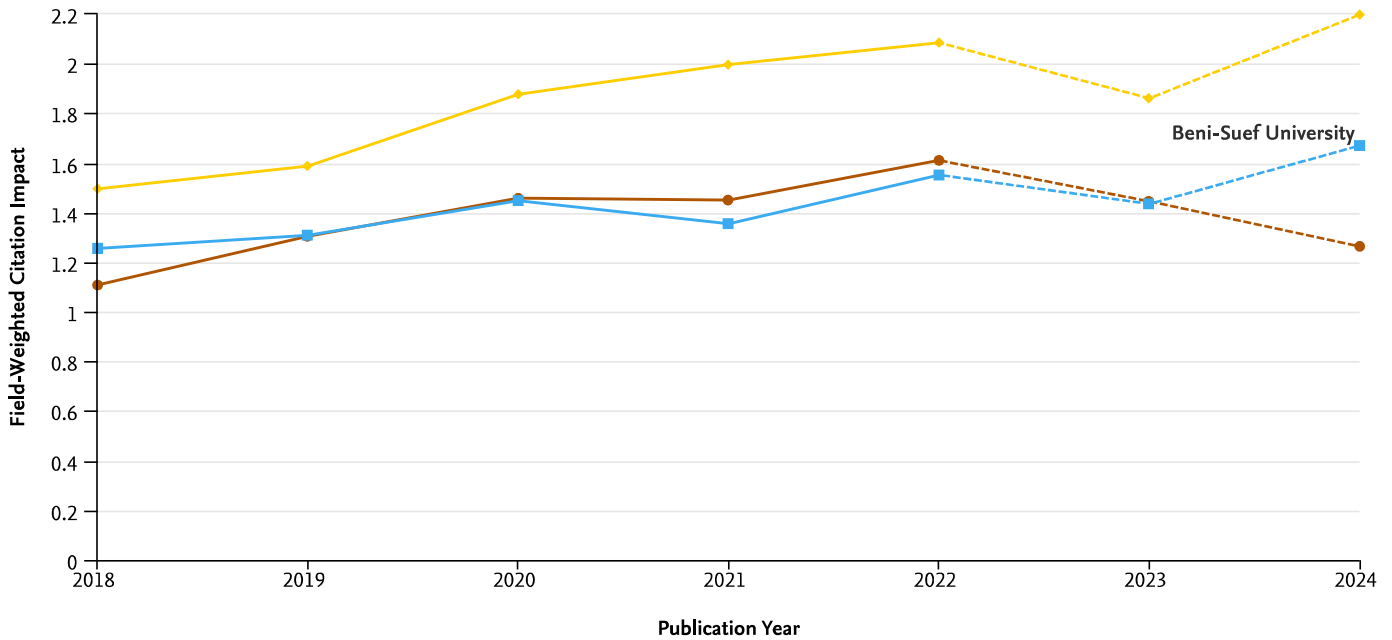

# Benchmark all metrics

2018 to 2024 All subject areas

THE

[Data sources](#)

All Metrics

Rankings Metrics

Table

Chart

Metric guidance

+ Add to Reporting

Export

y-axis

x-axis

Bubble size

Field-Weighted Citation Impact

Publication Year

Y axis display Field-Weighted Citation Impact

- Kafrelsheikh University
- Beni-Suef University
- Suez Canal University

Impact Range: Hide all chart labels

0 to 2.2

[View list of Scopus Sources for the selected Researchers and Groups](#)

Feedback

[^ Metrics details](#)

$\downarrow y$  y-axis: **Field-Weighted Citation Impact**   
Types of publications included: all. Self-citations included: yes.

$\downarrow x$  x-axis: **Publication Year**